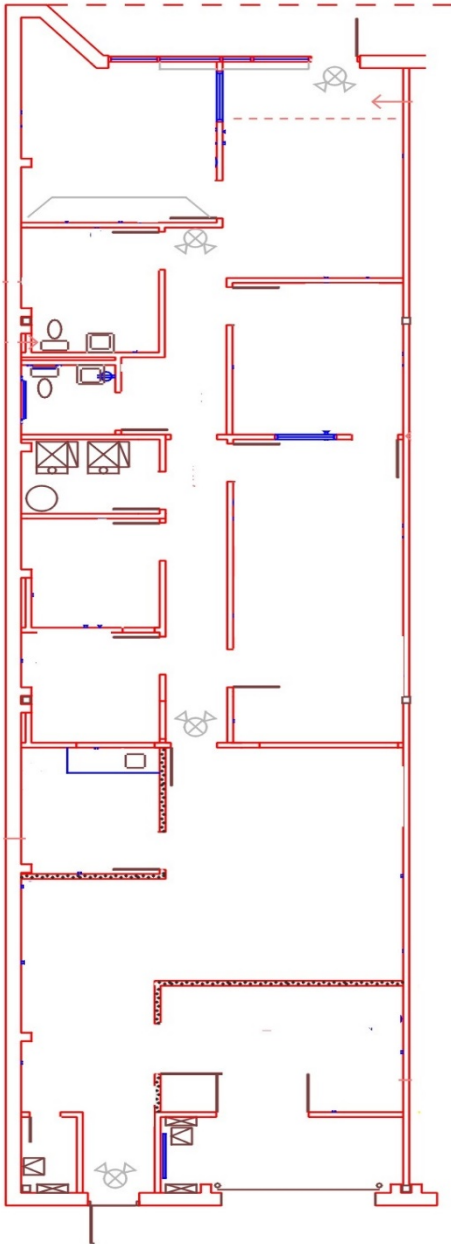

Partnership. Performance.

For Additional Information,
Please Contact:

TOM CROWE
Principal
770.916.6160
Tom.Crowe@avisonyoung.com