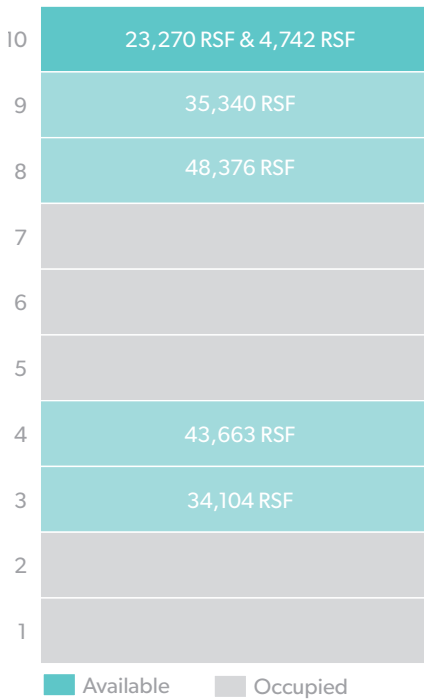

LINCOLN HARBOR

1200 HARBOR BOULEVARD
WEEHAWKEN, NJ 07086

GREAT VIEWS

VIEWS OF MANHATTAN AND
THE GEORGE WASHINGTON BRIDGE

PARTIAL 10TH FLOOR

23,270 RSF & 4,742 RSF Available

Rental Upon Request
Possession: Immediate