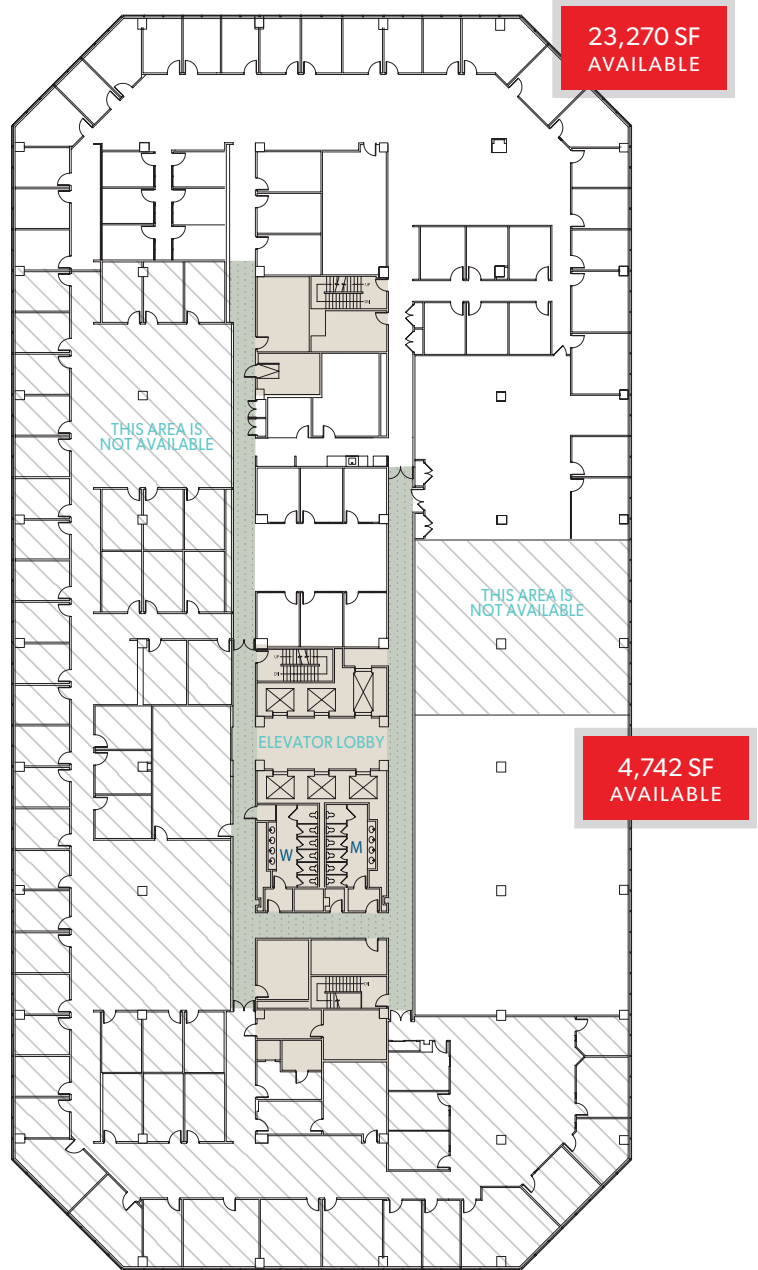

FOR LEASE

CONTACT:
CBRE
+1 201 712 5600
WWW.CBRE.COM