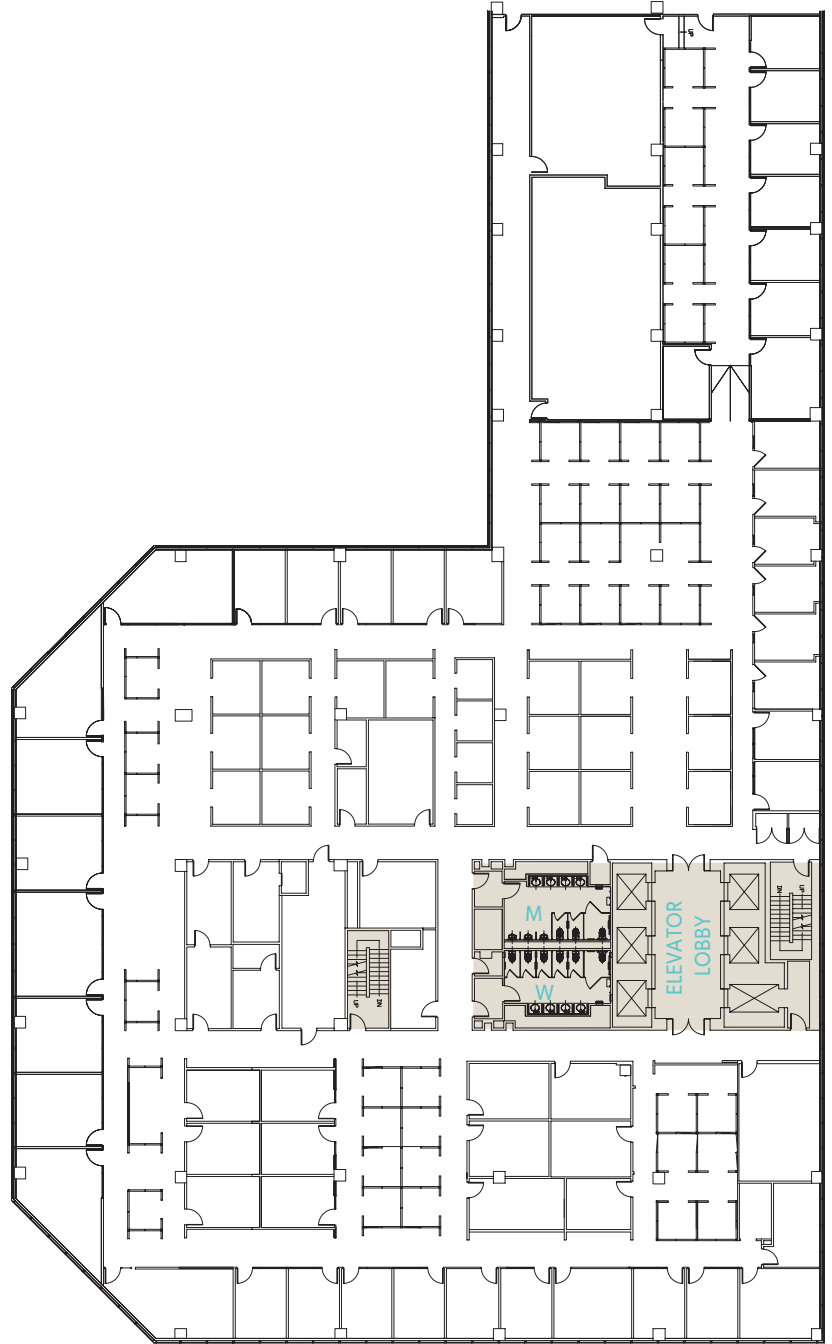

# GREAT VIEWS

VIEWS OF MANHATTAN AND  
THE GEORGE WASHINGTON BRIDGE

## ENTIRE 3RD FLOOR

34,104 RSF Available

Rental Upon Request  
Possession: Immediate

[VIEW OUR BROCHURE](#)

FOR LEASE

CONTACT:  
CBRE  
+1 201 712 5600  
WWW.CBRE.COM