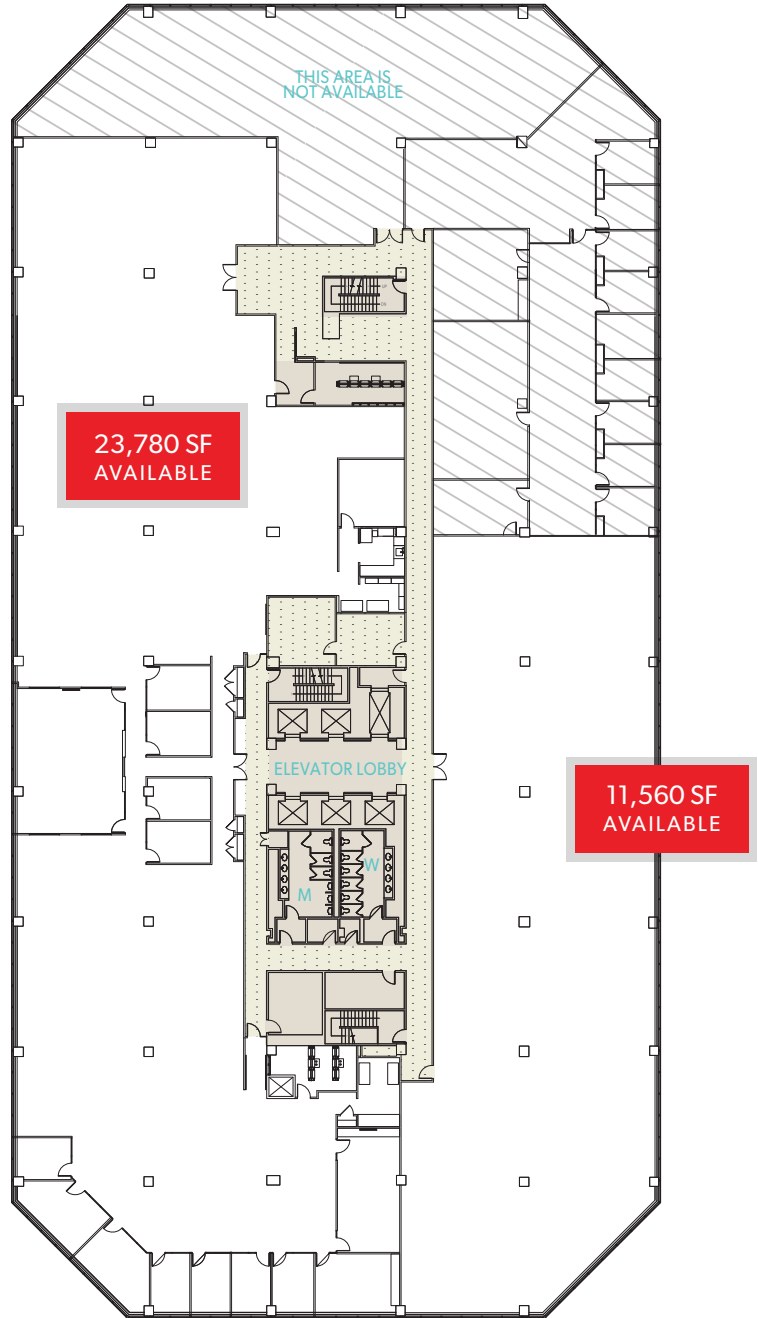

# GREAT VIEWS

VIEWS OF MANHATTAN AND  
THE GEORGE WASHINGTON BRIDGE

## PARTIAL 9TH FLOOR

35,340 RSF Available  
Divisible to 23,780 RSF & 11,560 RSF  
Rental Upon Request  
Possession: Immediate

[VIEW OUR BROCHURE](#)

FOR LEASE

CONTACT:  
CBRE  
+1 201 712 5600  
WWW.CBRE.COM