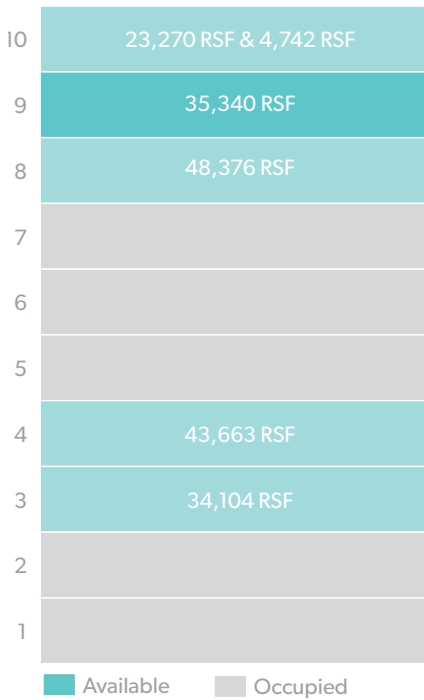

LINCOLN HARBOR

1200 HARBOR BOULEVARD  
WEEHAWKEN, NJ 07086

## PARTIAL 9TH FLOOR

35,340 RSF Available  
Divisible to 23,780 RSF & 11,560 RSF  
Rental Upon Request  
Possession: Immediate

[VIEW OUR BROCHURE](#)

FOR LEASE

CONTACT:  
CBRE  
+1 201 712 5600  
WWW.CBRE.COM