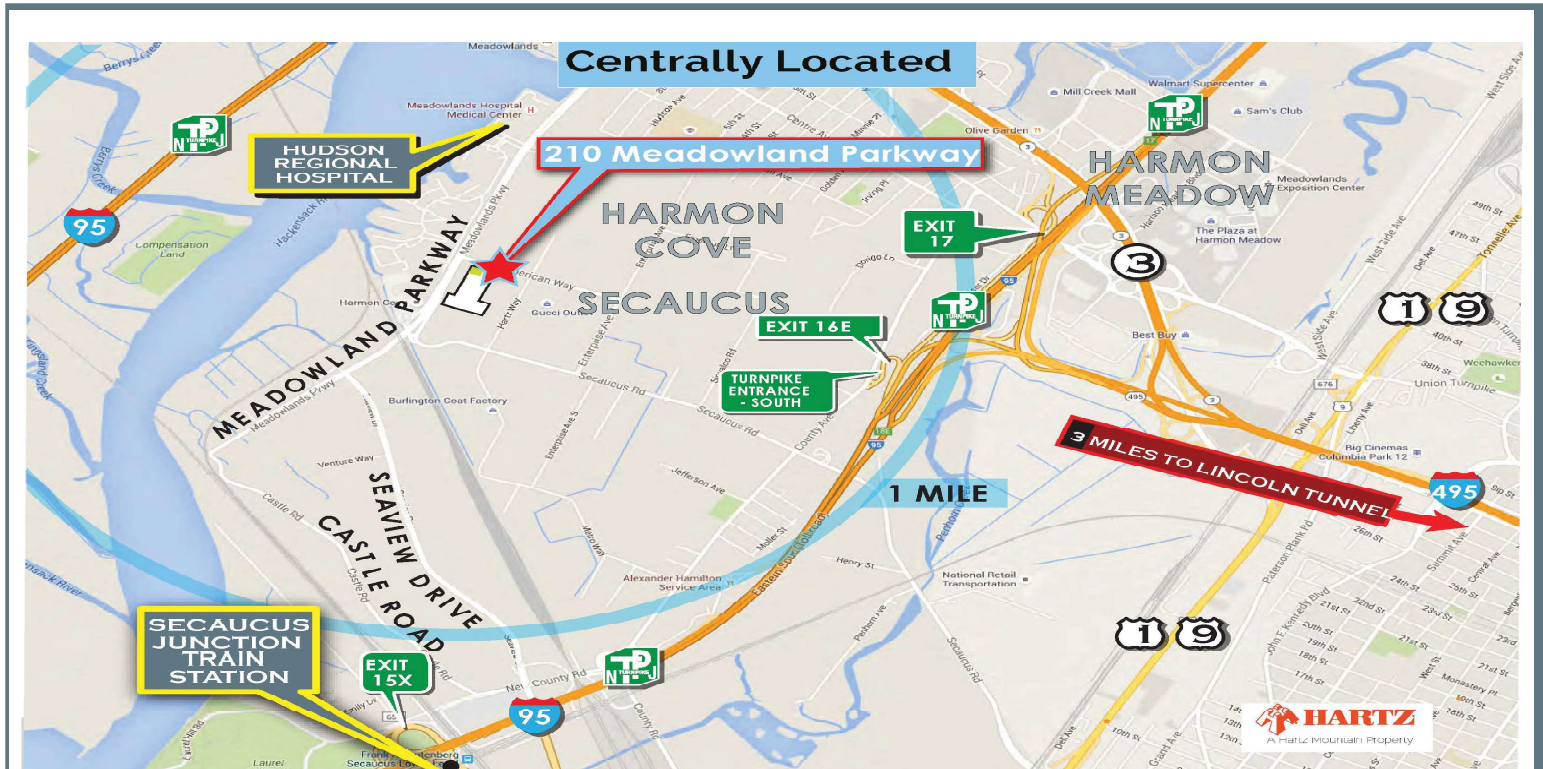

# 210 Meadowland Parkway SECAUCUS, NEW JERSEY

For leasing information, please contact:

**Jerry Welkis** • 914-576-7500 x303 email: [jwelkis@welcorealty.com](mailto:jwelkis@welcorealty.com)

All information is from sources believed reliable and has not been independently verified. No representation is made to the accuracy of information herein, which is subject to errors, omissions and modifications. Licensed in New York, New Jersey, Connecticut & Pennsylvania.