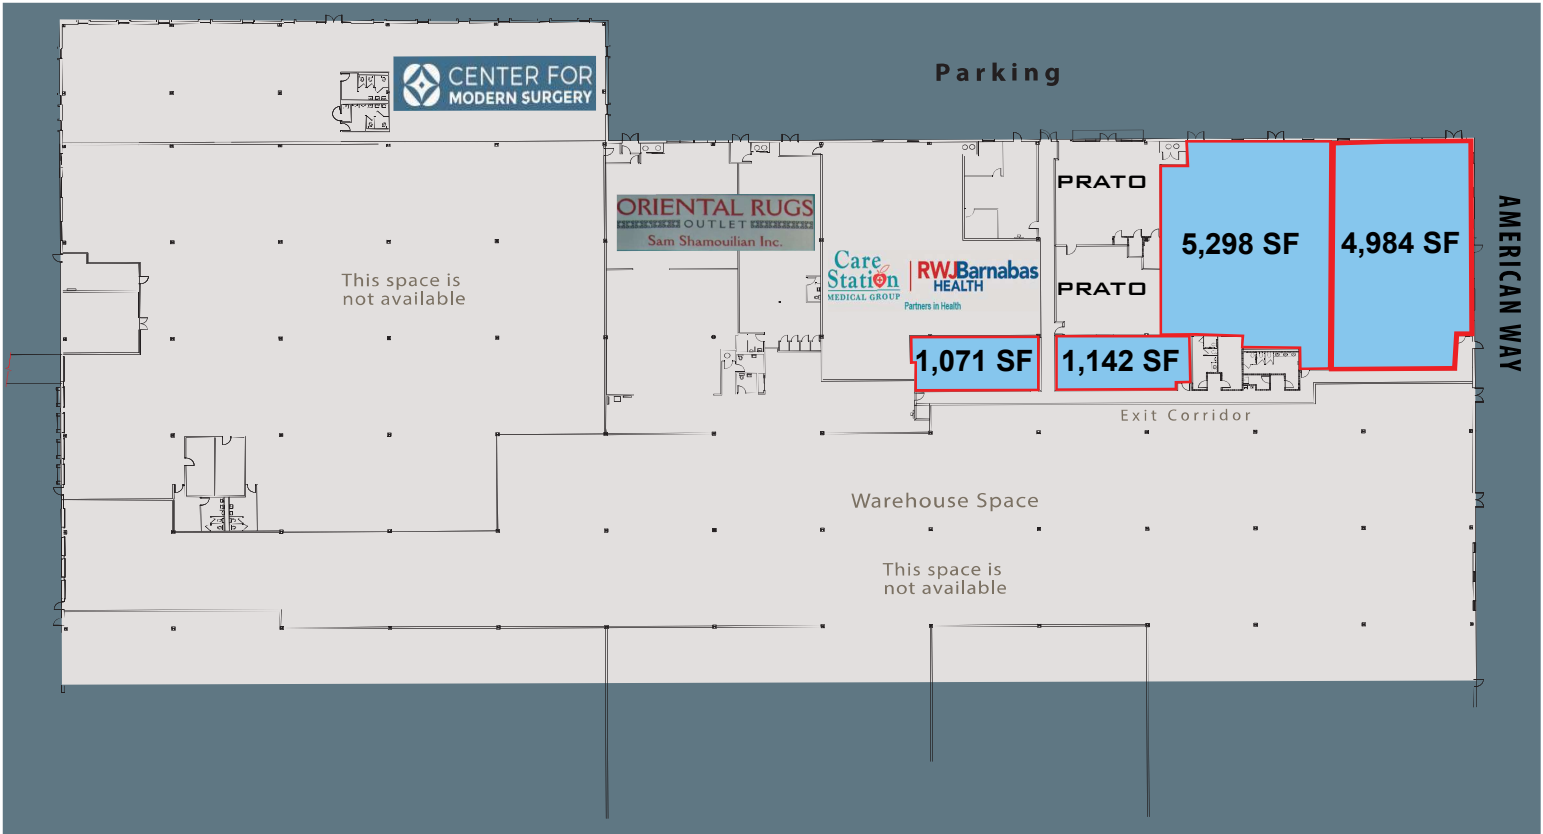

# 210 Meadowland Parkway SECAUCUS, NEW JERSEY

For leasing information, please contact:

**Jerry Welkis** • 914-576-7500 x303 email: [jwelkis@welcorealty.com](mailto:jwelkis@welcorealty.com)

All information is from sources believed reliable and has not been independently verified. No representation is made to the accuracy of information herein, which is subject to errors, omissions and modifications. Licensed in New York, New Jersey, Connecticut & Pennsylvania.